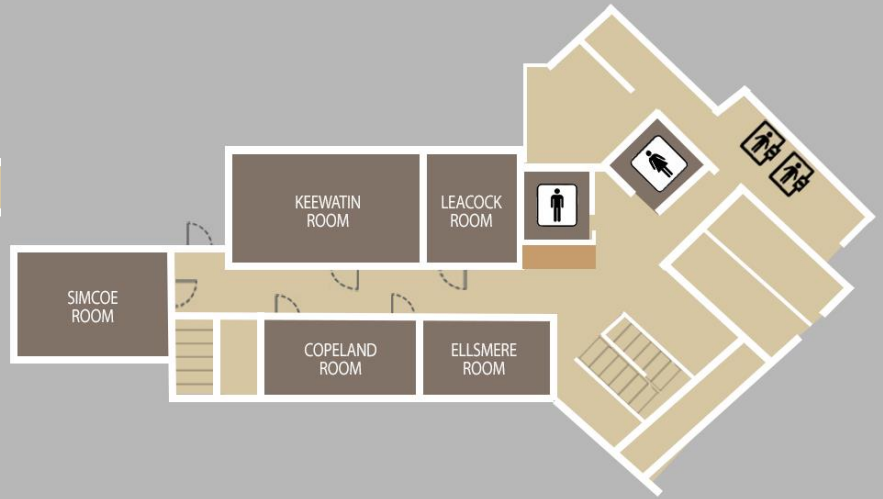

## GO WEST ROOM

This perfect country-chic venue to host your lunch or dinner accommodates up to 100 guests banquet style.

# FLOOR PLANS

The Chalet Building

The Inn at Horseshoe

| Function Room      | Dimensions | Square Footage | Board Room | U-Shape | Hollow Square | Classroom | Theatre | Banquet | Reception |
|--------------------|------------|----------------|------------|---------|---------------|-----------|---------|---------|-----------|
| Keewatin Room      | 24x37x9    | 890            | 36         | 30      | 34            | 45        | 80      | 56      | 76        |
| Simcoe Room        | 23x28x11   | 675            | 28         | 24      | 36            | 36        | 50      | 48      | 48        |
| Copeland Room      | 16x30x10   | 495            | 24         | 20      | 20            | 24        | 30      | 24      | 28        |
| Leacock Boardroom  | 18x24x10   | 445            | 14         | -       | -             | -         | -       | -       | -         |
| Fairway Room       | 34x57x8.5  | 1920           | 40         | 40      | 44            | 80        | 120     | 104     | 160       |
| Alpine Room        | 39x106x14  | 4050           | -          | -       | -             | 138       | 240     | 220     | 260       |
| Valley View Tent   | 75x40x14   | 3000           | -          | -       | -             | -         | 175     | 200     | 200       |
| Ellsmere Boardroom | 17x24x10   | 400            | 14         | -       | -             | -         | -       | -       | -         |
| The Chapel         | A-Frame    | 800            | -          | -       | -             | -         | 60      | -       | -         |