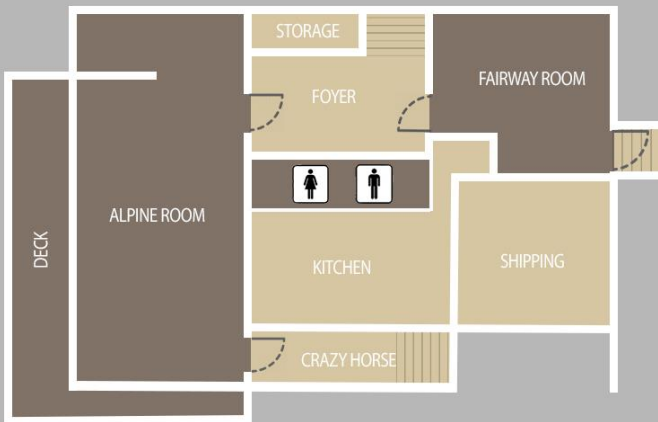

# FLOOR PLANS

The Chalet Building

The Inn at Horseshoe

| Function Room      | Dimensions | Square Footage | Board Room | U-Shape | Hollow Square | Classroom | Theatre | Banquet | Reception |
|--------------------|------------|----------------|------------|---------|---------------|-----------|---------|---------|-----------|
| Keewatin Room      | 24x37x9    | 890            | 36         | 30      | 34            | 45        | 80      | 56      | 76        |
| Simcoe Room        | 23x28x11   | 675            | 28         | 24      | 36            | 36        | 50      | 48      | 48        |
| Copeland Room      | 16x30x10   | 495            | 24         | 20      | 20            | 24        | 30      | 24      | 28        |
| Leacock Boardroom  | 18x24x10   | 445            | 14         | -       | -             | -         | -       | -       | -         |
| Fairway Room       | 34x57x8.5  | 1920           | 40         | 40      | 44            | 80        | 120     | 104     | 160       |
| Alpine Room        | 39x106x14  | 4050           | -          | -       | -             | 138       | 240     | 220     | 260       |
| Valley View Tent   | 75x40x14   | 3000           | -          | -       | -             | -         | 175     | 200     | 200       |
| Ellsmere Boardroom | 17x24x10   | 400            | 14         | -       | -             | -         | -       | -       | -         |
| The Chapel         | A-Frame    | 800            | -          | -       | -             | -         | 60      | -       | -         |