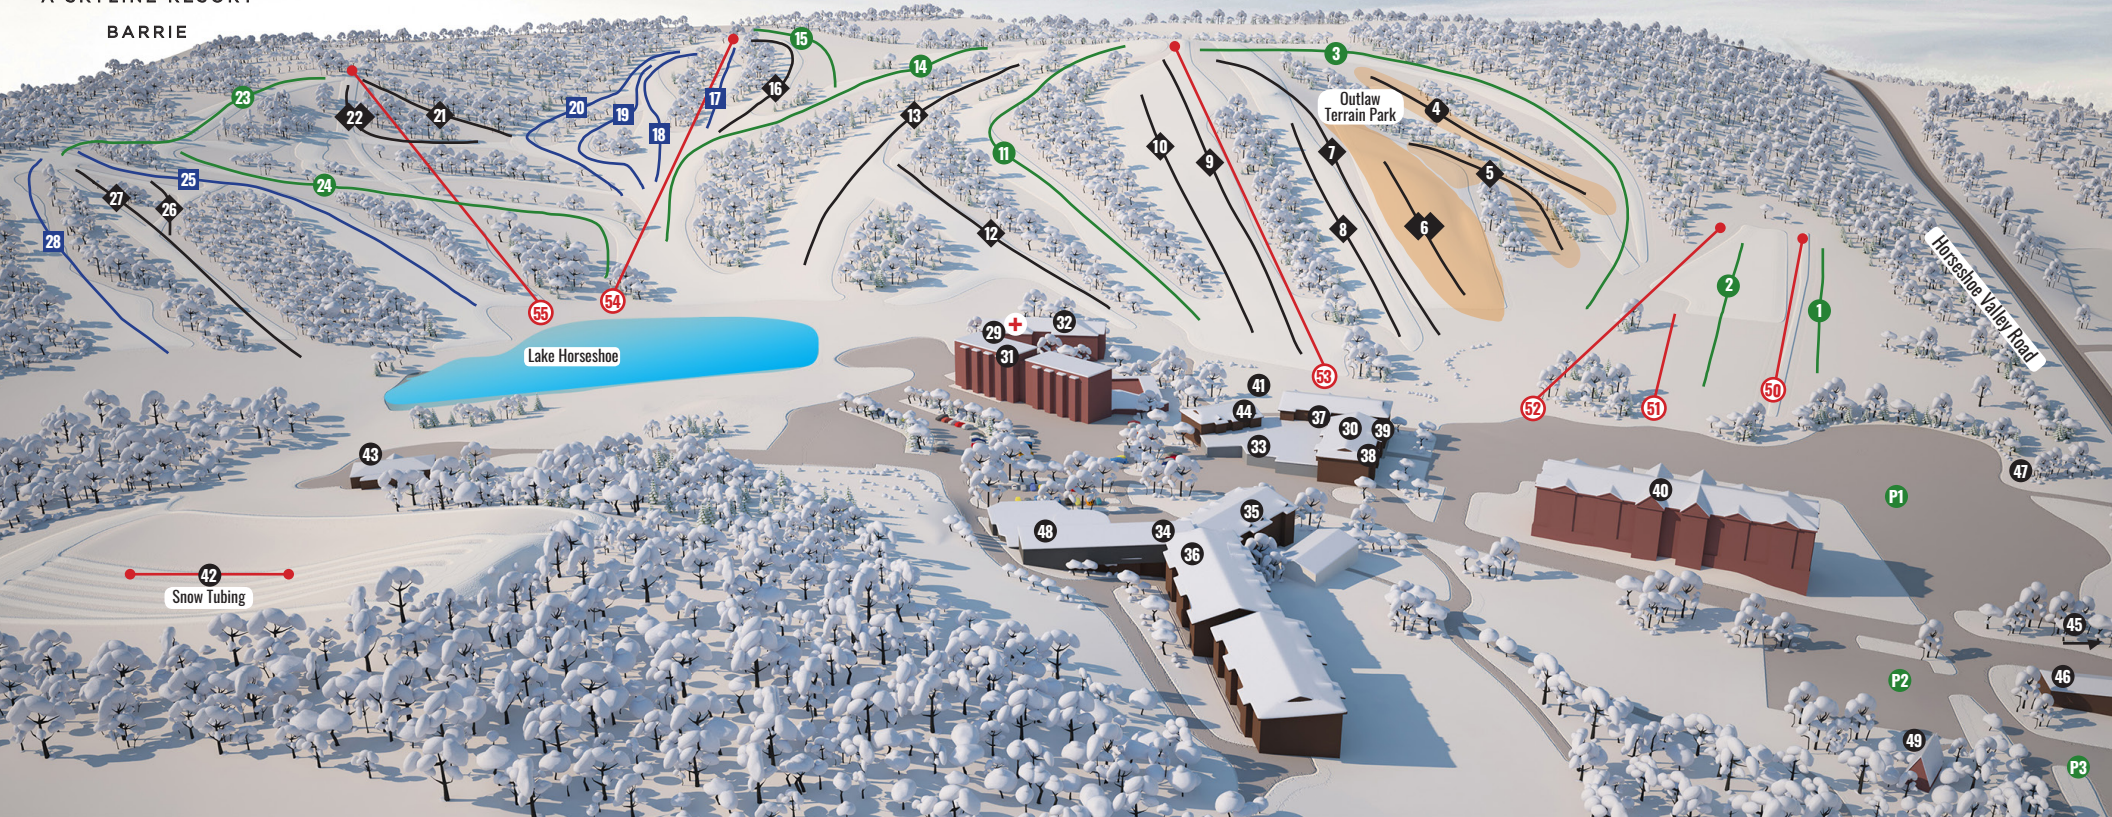

HORSESHOE

A SKYLINE RESORT

BARRIE

LIFTS

- 50 Kimbles Carpet
- 51 Camp Horseshoe Express
- 52 Double Chair
- 53 High Speed 6 Person Chair
- 54 High Rider Quad
- 55 Triple Chair

TRAILS

- | | | | |
|--------------------|-----|-------------------|-----|
| 1 Ponyback | ● ● | 15 Pony Express | ● ● |
| 2 Pinto | ● ● | 16 Stallion Slide | ◆ ● |
| 3 Roundup | ● ● | 17 Duster | ◆ ● |
| 4 Rodeo | ◆ ● | 18 Nightmare Ride | ◆ ● |
| 5 Horsefly Hop | ◆ ● | 19 Stampede | ◆ ● |
| 6 Bullpen | ◆ ◆ | 20 The Wave | ◆ ● |
| 7 Steeplechase | ◆ ● | 21 Horsefeathers | ◆ ● |
| 8 Race Ready | ◆ ● | 22 Gallop | ◆ ◆ |
| 9 Flying Mare | ◆ ● | 23 Canter | ● ● |
| 10 Race Hill | ◆ ● | 24 Mule Train | ● ● |
| 11 Ponytail | ● ● | 25 Shaggy Mane | ■ ● |
| 12 Tucherfor | ◆ ● | 26 Zipper | ◆ ◆ |
| 13 Saddleback | ◆ ● | 27 Bushwacker | ◆ ◆ |
| 14 Donkey Serenade | ● ● | 28 Bronco | ■ ● |

- 29 Ski Patrol
- 30 Camp Horseshoe
- 31 Slopeside Condos
- 32 Horseshoe Centre
- 33 Crazy Horse Sports Bar and Grill
- 34 Inn at Horseshoe - Hotel Check-In
- 35 Inn Steakhouse
- 36 Amba Spa
- 37 Alpine Cafeteria
- 38 Guest Services, Lift Tickets, Rentals, Retail
- 39 Slopeside Condos Sales Centre

- 40 Copeland House
- 41 Après Patio
- 42 Snow Tubing
- 43 Tack Shop
- 44 Shoe Brew Coffee Shop
- 45 Nordic Chalet
- 46 Administration Building
- 47 Tunnel to Nordic Side
- 48 Fitness Centre & Indoor Pool
- 49 Wedding Chapel

- ◆◆ EXPERT
- ◆ MORE DIFFICULT
- DIFFICULT
- EASY

- TERRAIN PARK
- LIFT
- NIGHT SKIING
- + FIRST AID