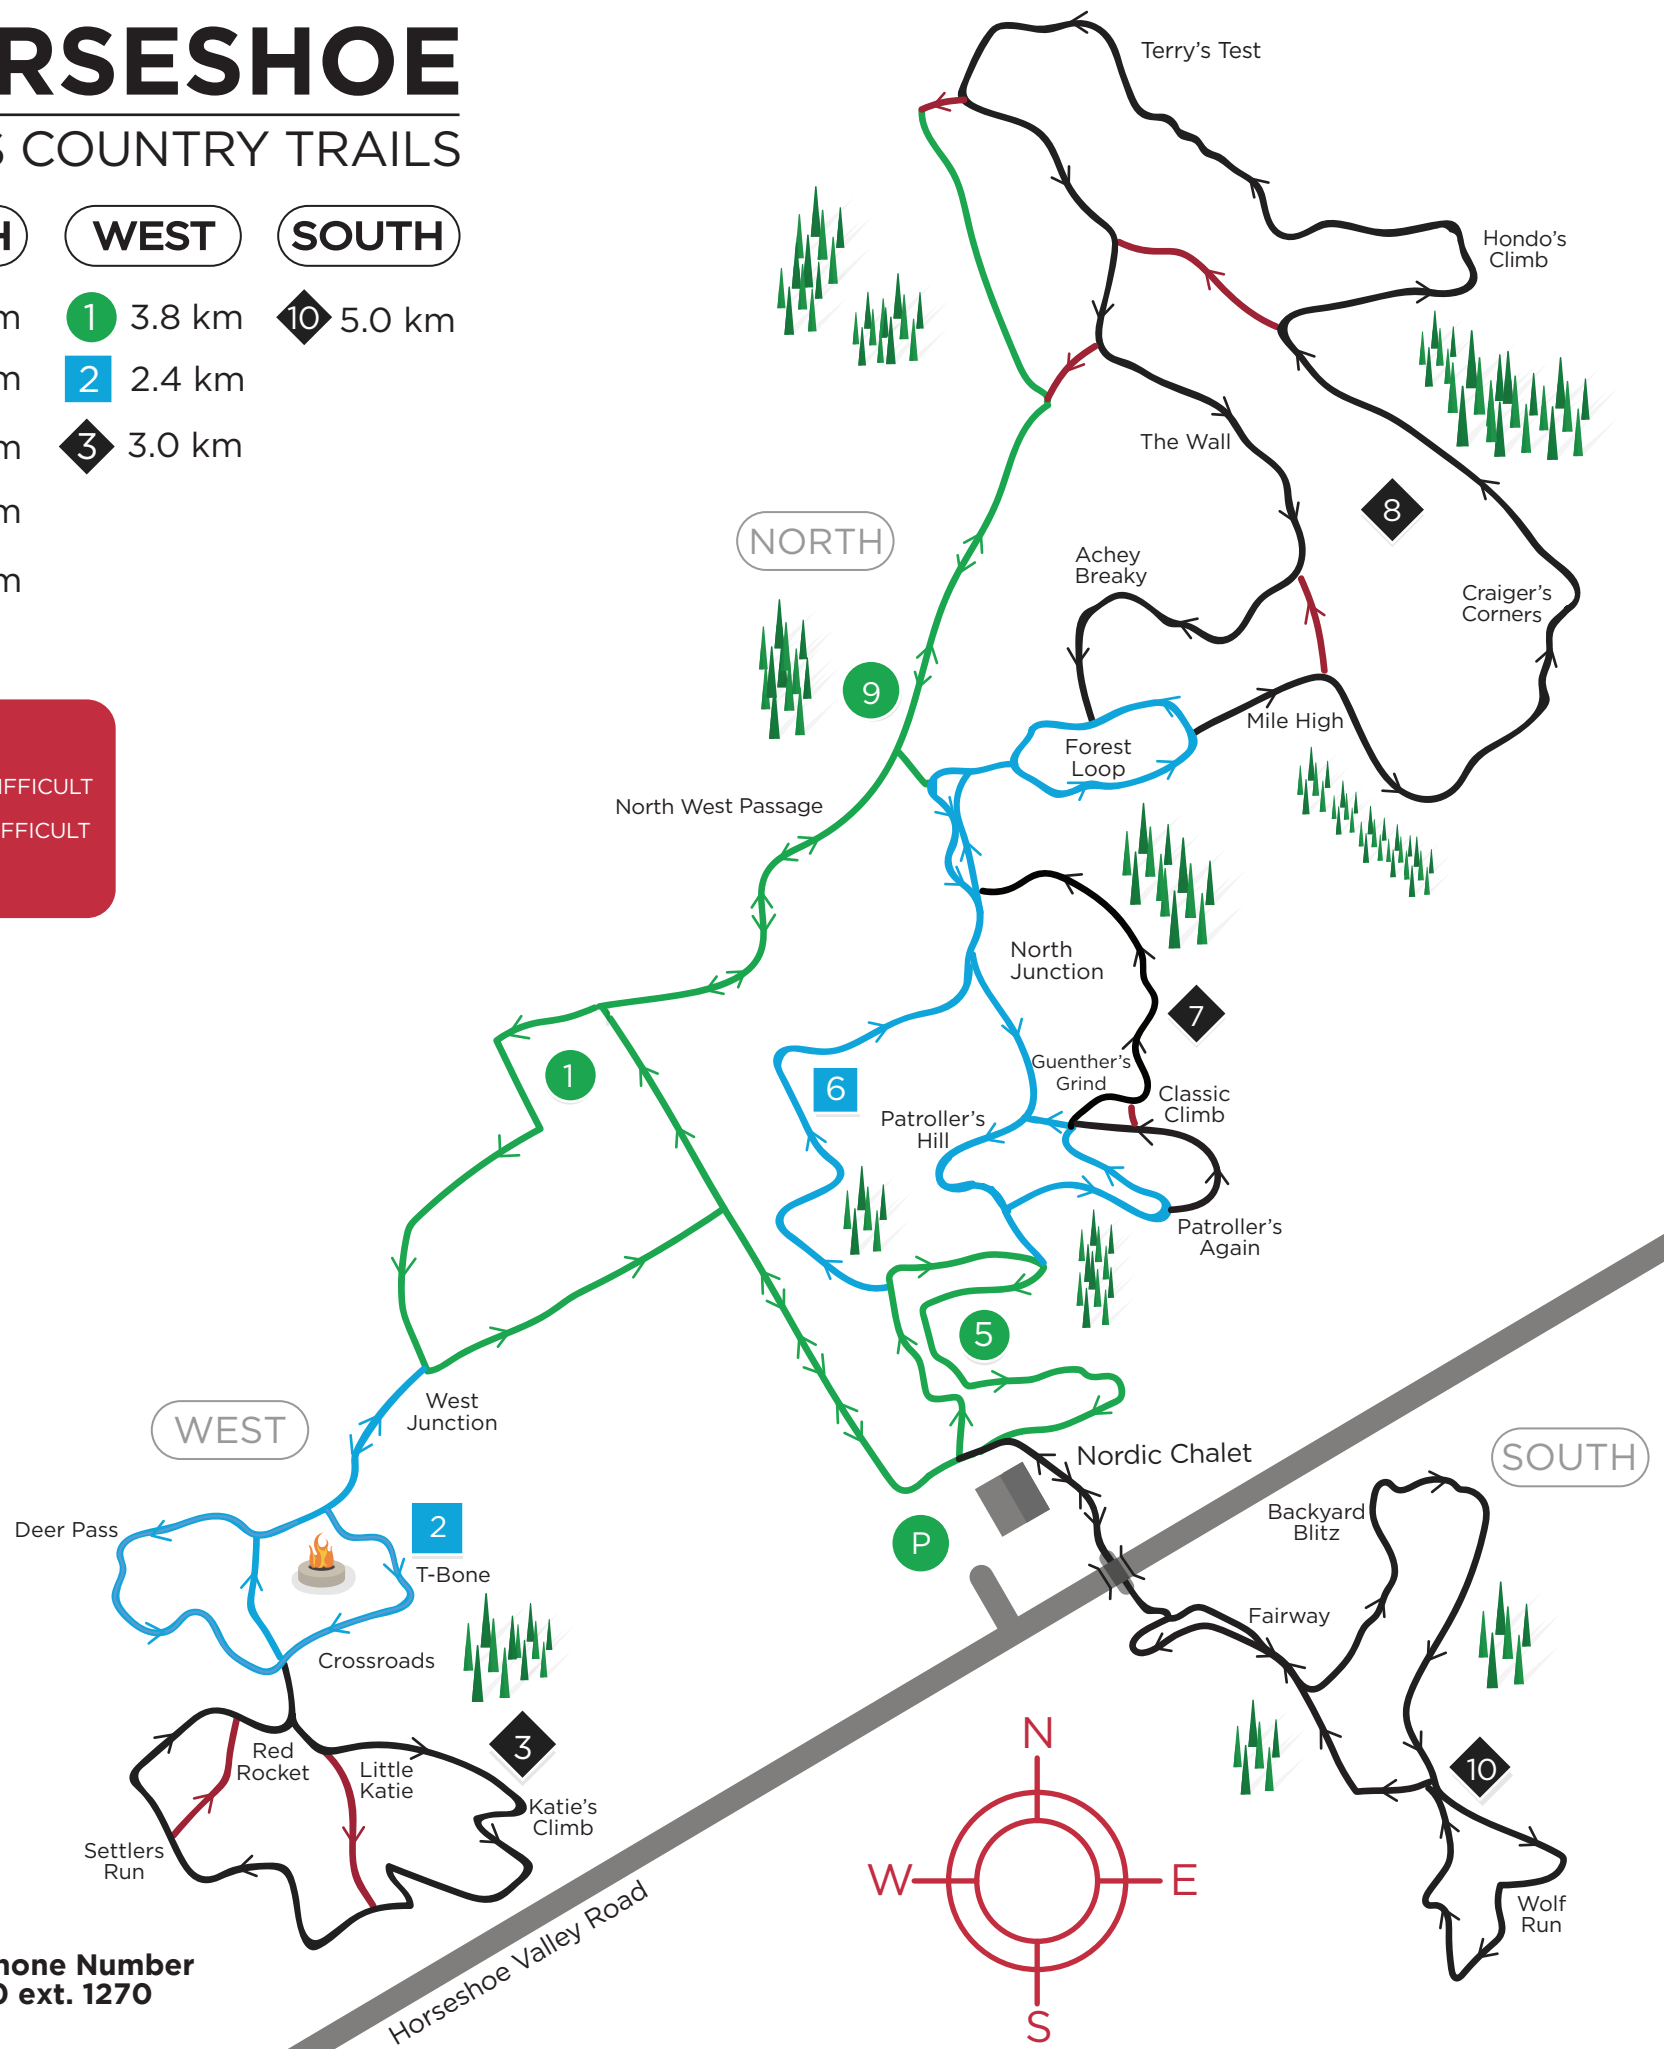

HORSESHOE

CROSS COUNTRY TRAILS

NORTH	WEST	SOUTH
5 2.0 km	1 3.8 km	10 5.0 km
9 2.5 km	2 2.4 km	
6 5.0 km	3 3.0 km	
7 1.0 km		
8 6.0 km		

Cross Country Phone Number
705-835-2790 ext. 1270